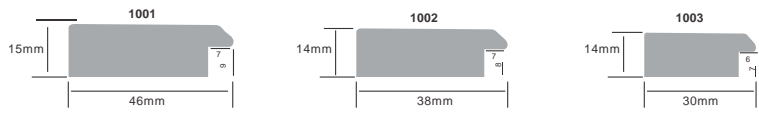

42-Black

42-Copper

41-Black

41-Copper

41-Red

41-B-RST

**Coming Soon...
in 3 Inches**

**Footprint
Exim**