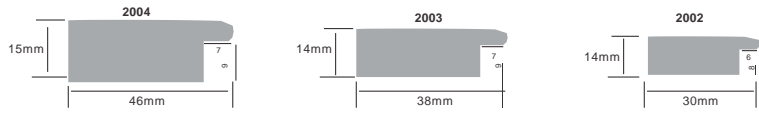

42-Black

42-Copper

41-Black

41-Copper

41-Red

41-B-RST

**Coming Soon...
in 3 Inches**

**Footprint
Exim**