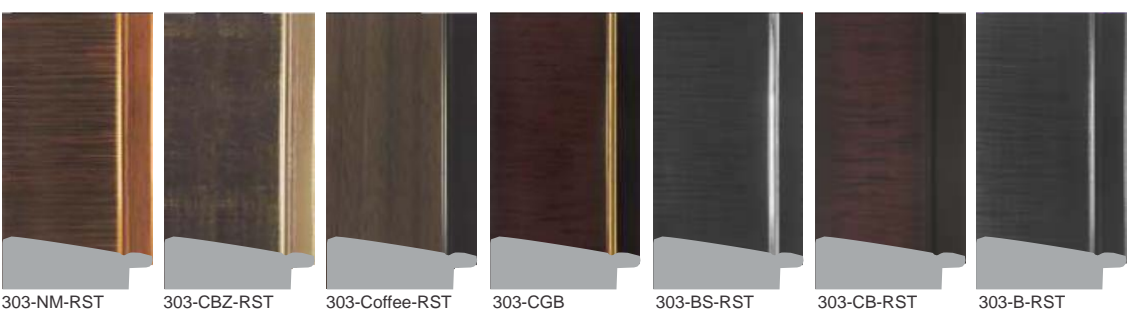

42-Black

42-Copper

41-Black

41-Copper

41-Red

41-B-RST

**Coming Soon...
in 3 Inches**

**Footprint
Exim**