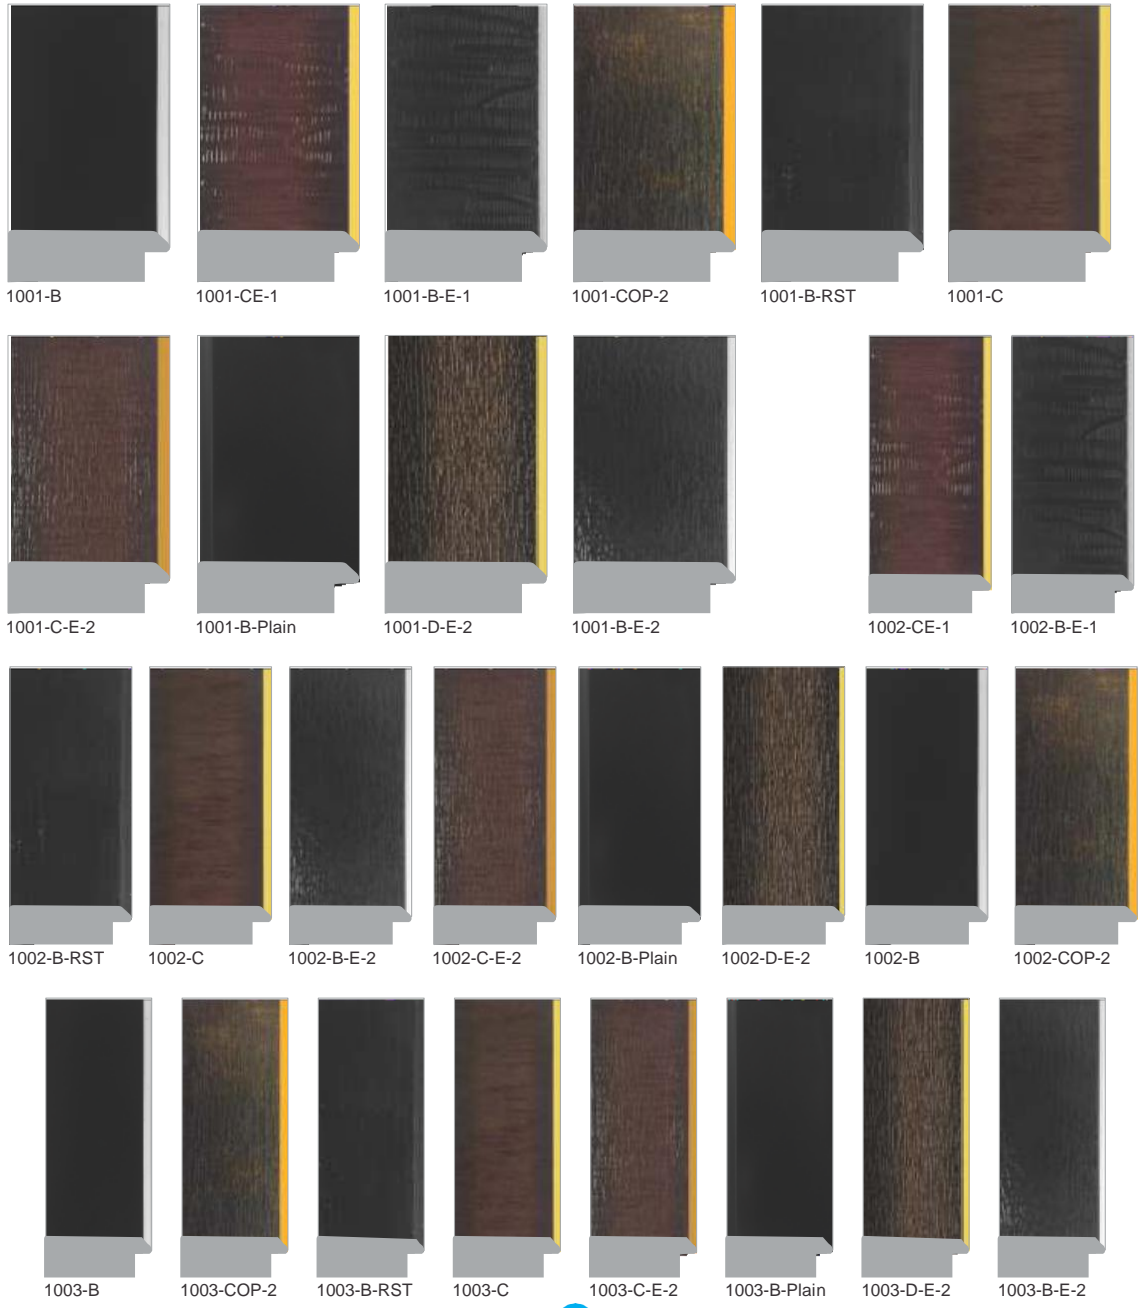

2207-Silver

2207-1

2207-2

2207-3

2207-4

2207-D

2208-Brown

2208-Brown

202-CBZ-6

202-MN-6

202-B-6

202-B-2

202-COP-2

202-I-6

202-R-6

42-Red

42-Black

42-Copper

41-Black

41-Copper

41-Red

41-B-RST

**Coming Soon...
in 3 Inches**

**Footprint
Exim**