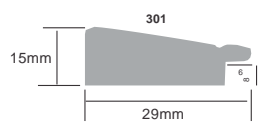

42-Black

42-Copper

41-Black

41-Copper

41-Red

41-B-RST

**Coming Soon...
in 3 Inches**

**Footprint
Exim**