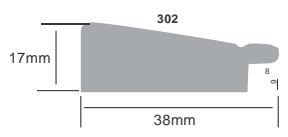

42-Black

42-Copper

41-Black

41-Copper

41-Red

41-B-RST

**Coming Soon...
in 3 Inches**

**Footprint
Exim**