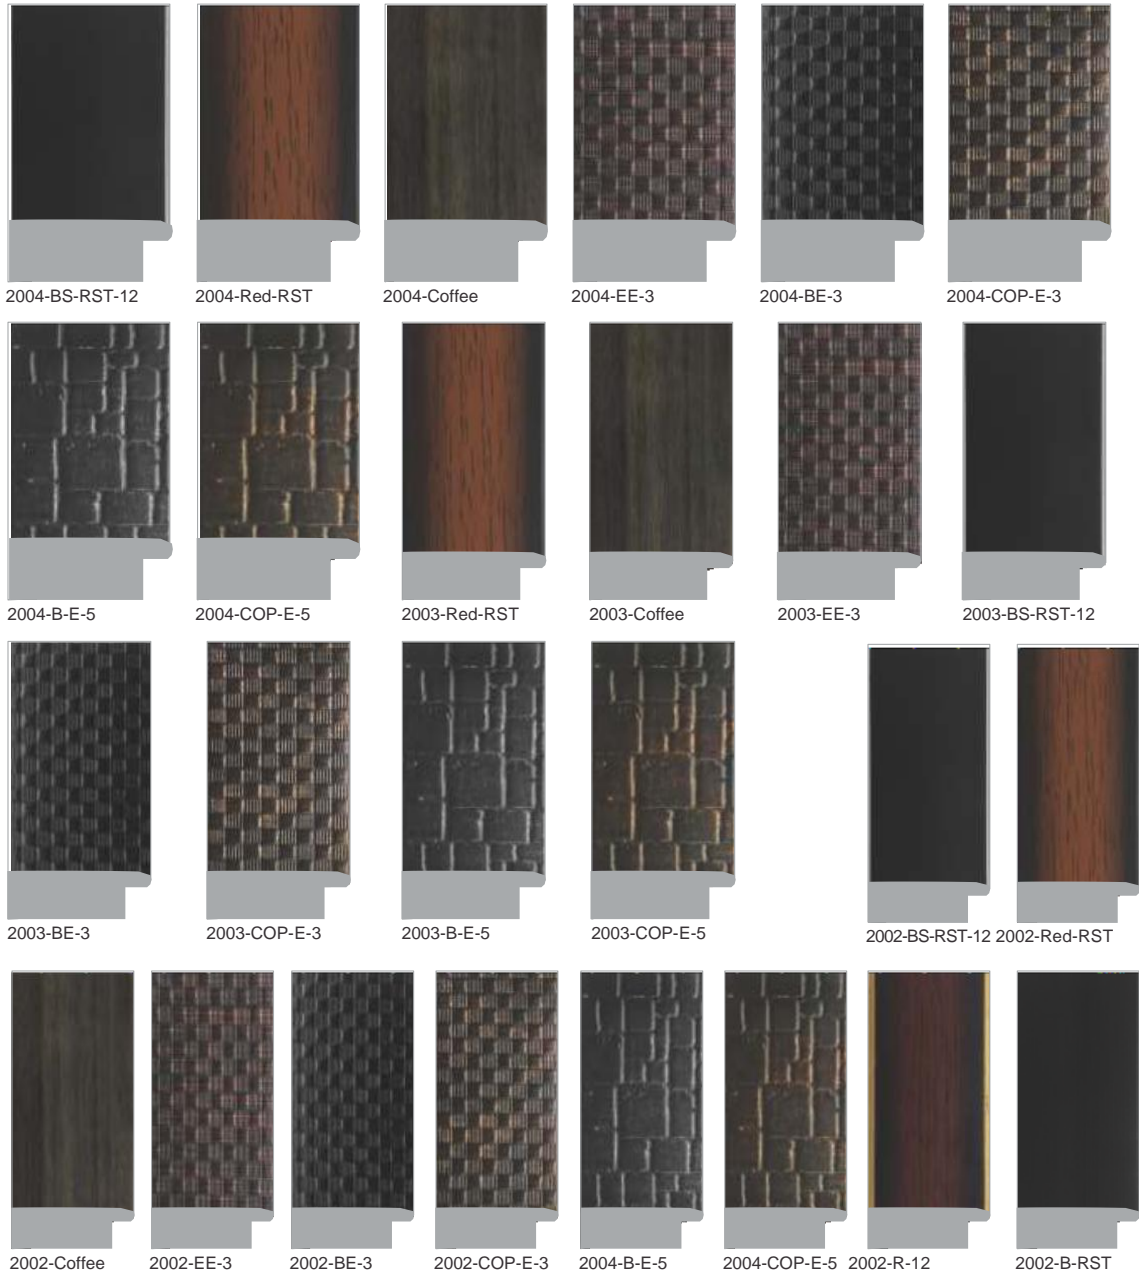

2207-Silver

2207-1

2207-2

2207-3

2207-4

2207-D

2208-Brown

2208-Brown

202-CBZ-6

202-MN-6

202-B-6

202-B-2

202-COP-2

202-I-6

202-R-6

42-Red

42-Black

42-Copper

41-Black

41-Copper

41-Red

41-B-RST

**Coming Soon...
in 3 Inches**

**Footprint
Exim**