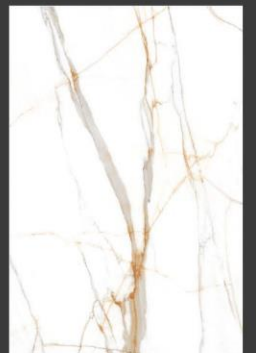

9mm

PHASE-02

footprint  
EXIM

Glossy  
Finish

[1200x1800mm]

livollagranito.com

MESSY WHITE

PHASE-03