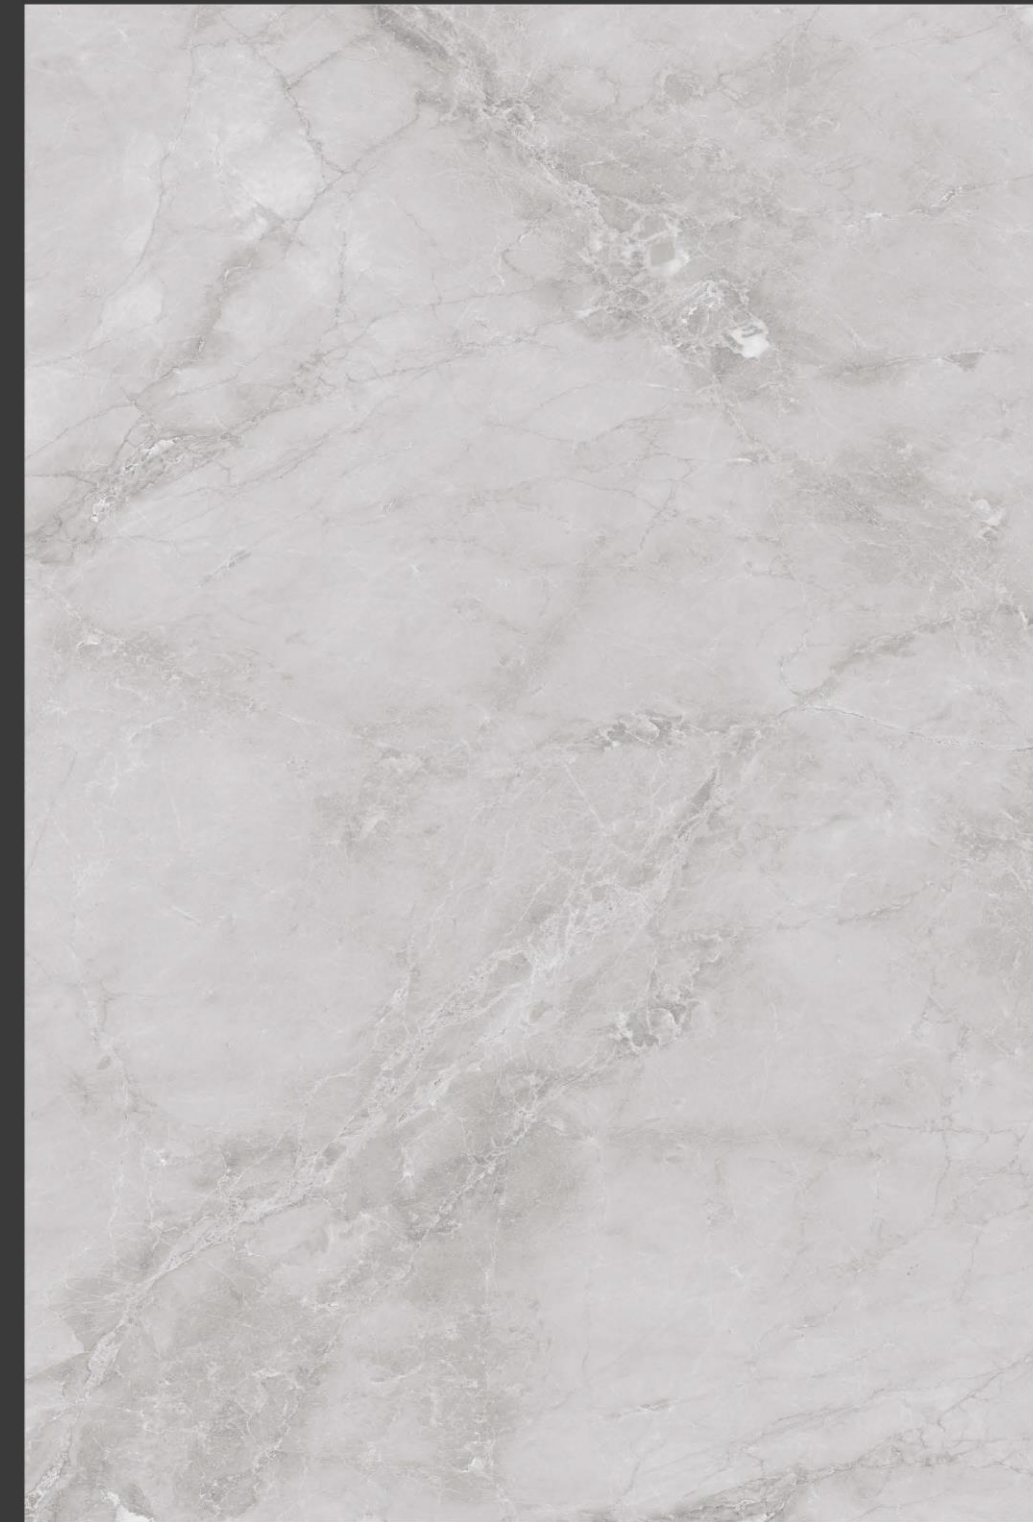

MARCO GREY

9mm

PHASE-02

Glossy
Finish

[1200x1800mm]