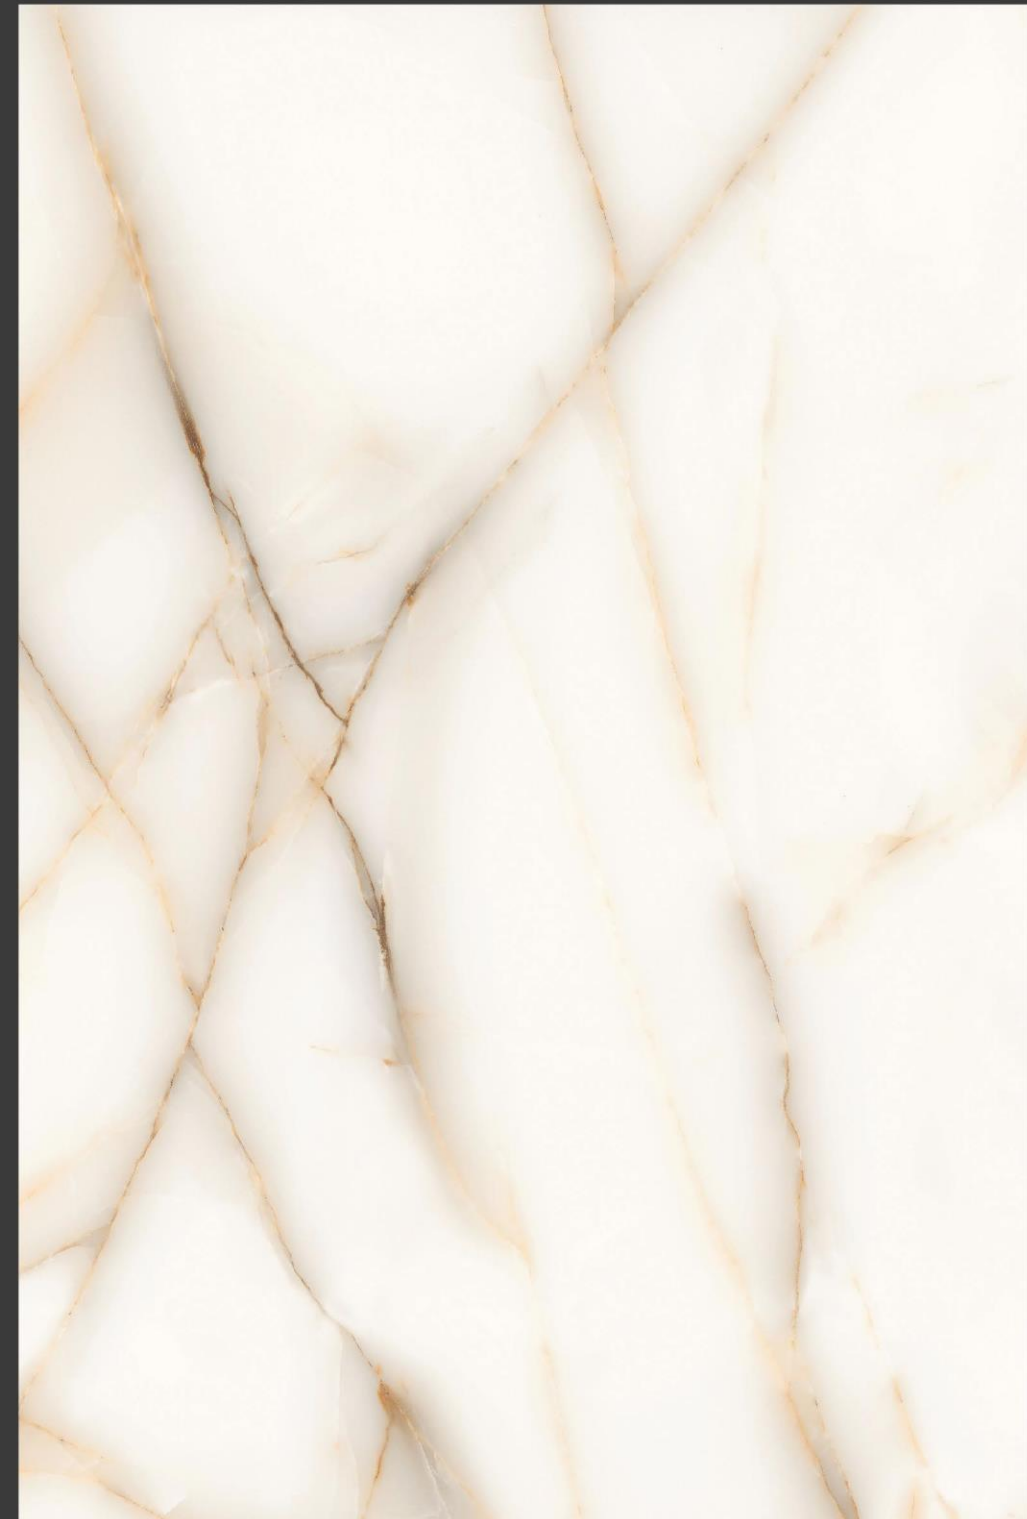

Glossy
Finish

[1200x1800mm]

livollagranito.com

footprint
EXIM

GOLDEN ONYX

9mm