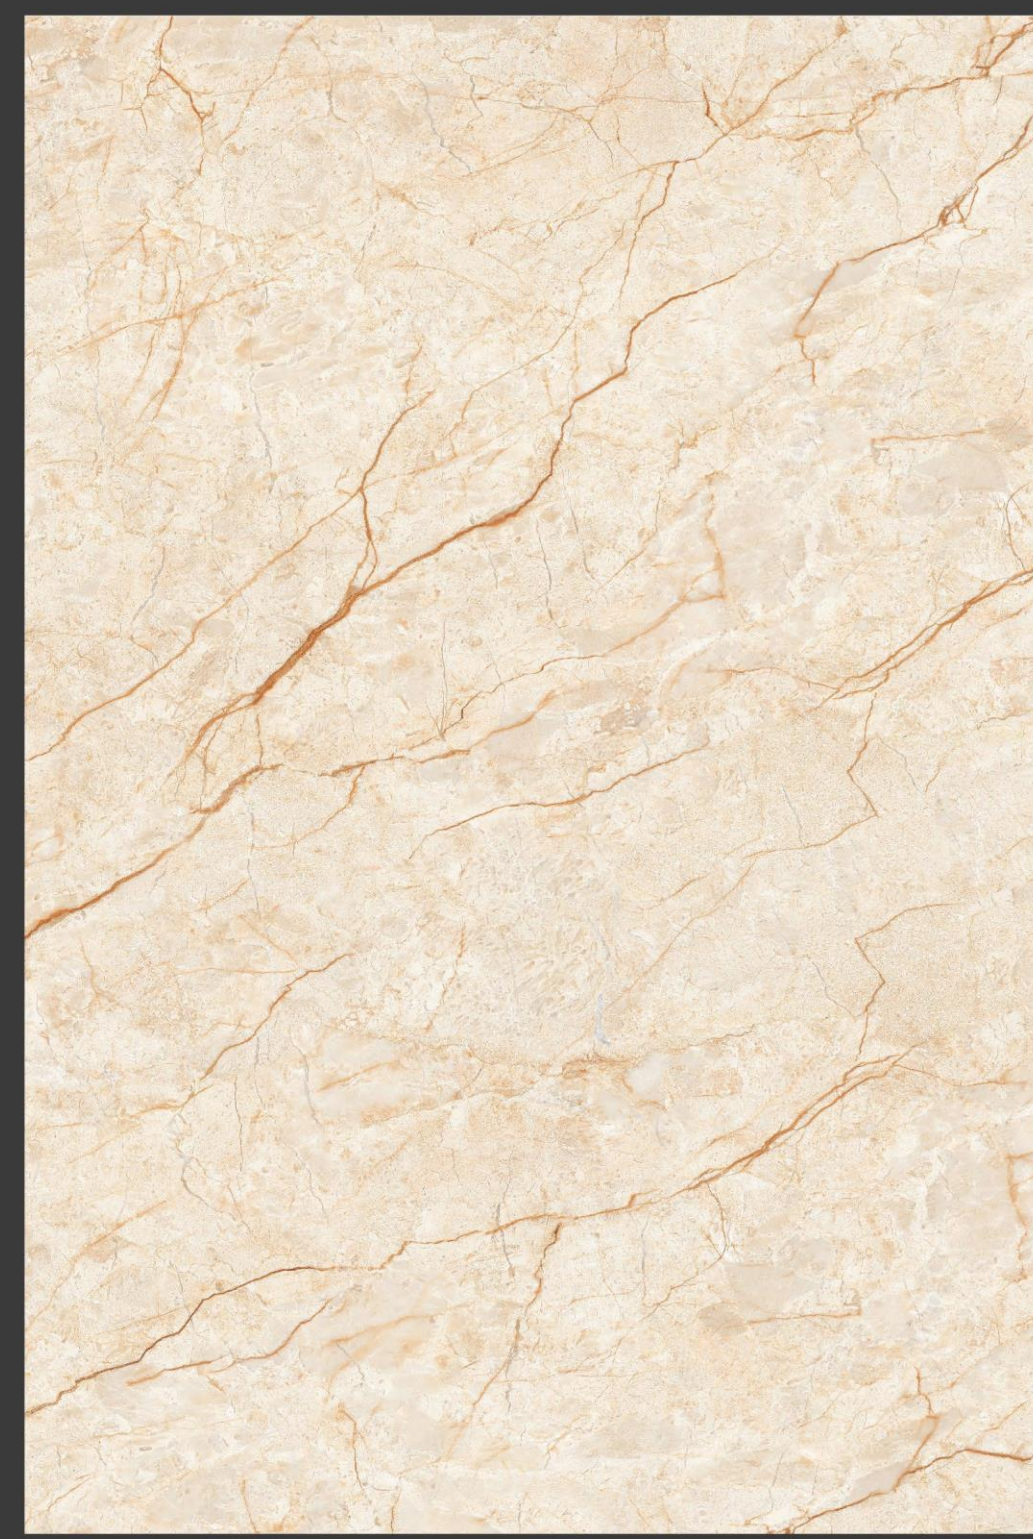

footprint  
EXIM

livollagranito.com

livollagranito.com

SPANISH BEIGE

9mm

Glossy  
Finish

[1200x1800mm]

PHASE-04