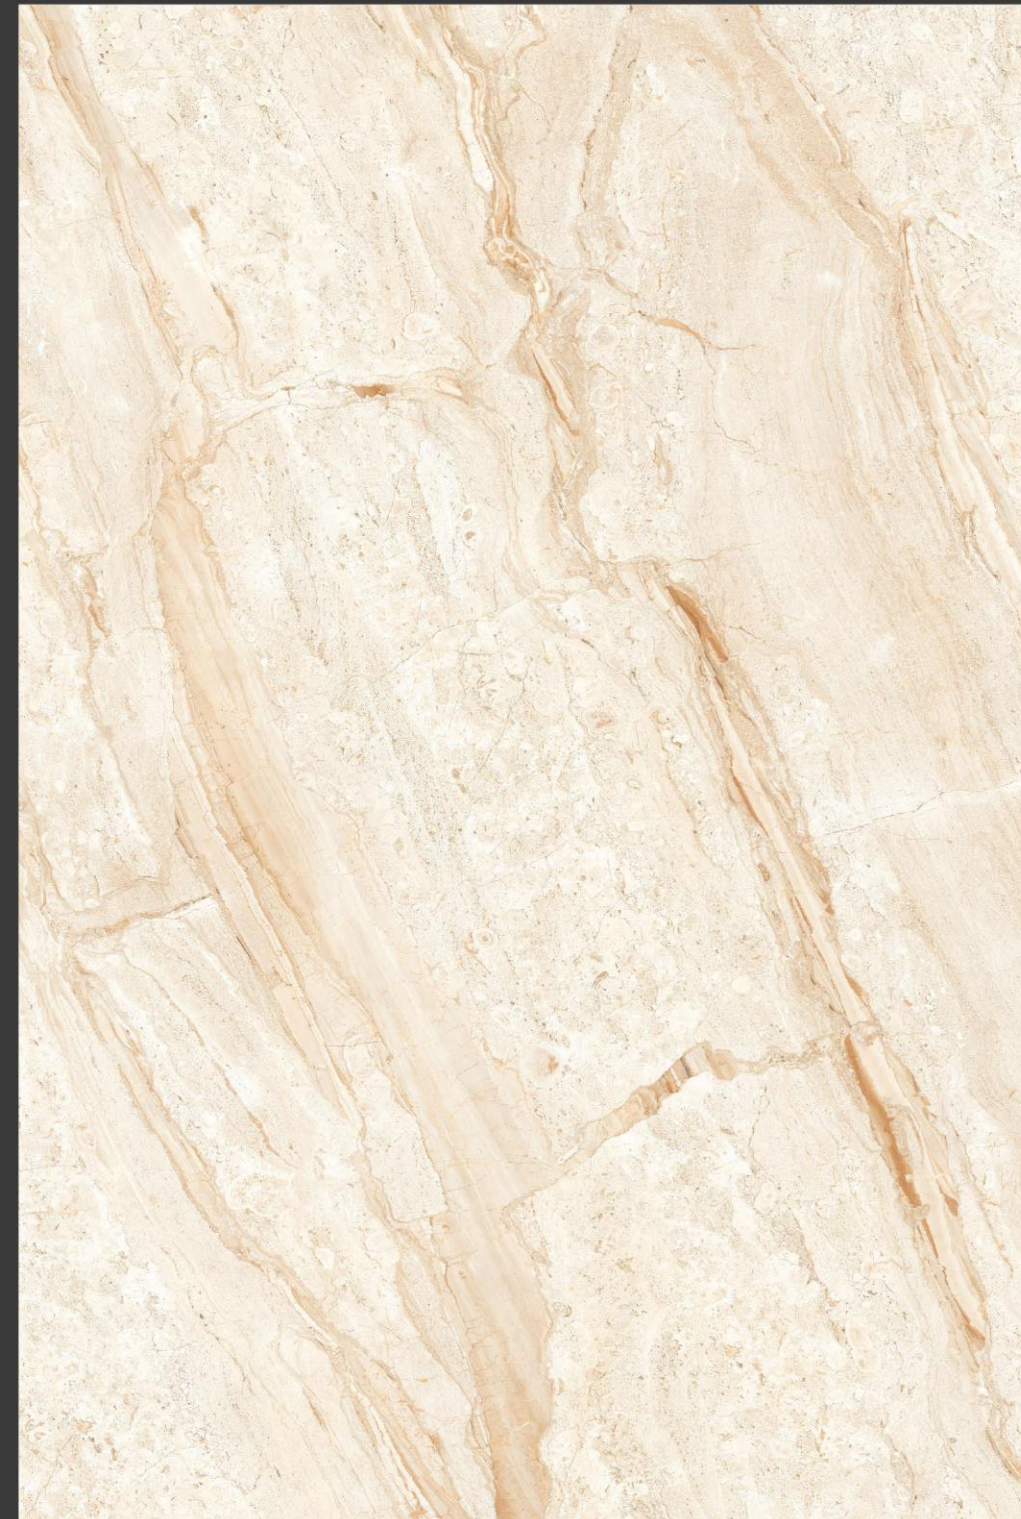

TURKEY DYNA

9mm

Glossy
Finish

[1200x1800mm]

PHASE-03