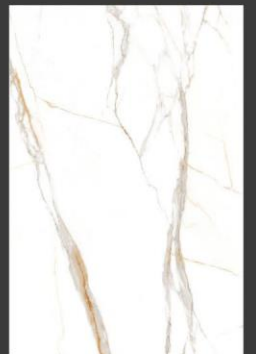

9mm

PHASE-02

footprint  
EXIM

Glossy  
Finish

[1200x1800mm]

livollagranito.com

MESSY WHITE

PHASE-03