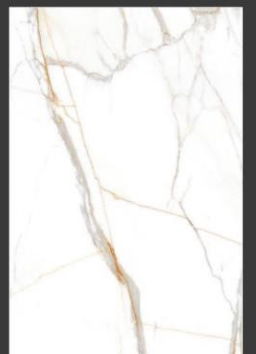

9mm

PHASE-02

footprint  
EXIM

Glossy  
Finish

[1200x1800mm]

livollagranito.com

MESSY WHITE

PHASE-03