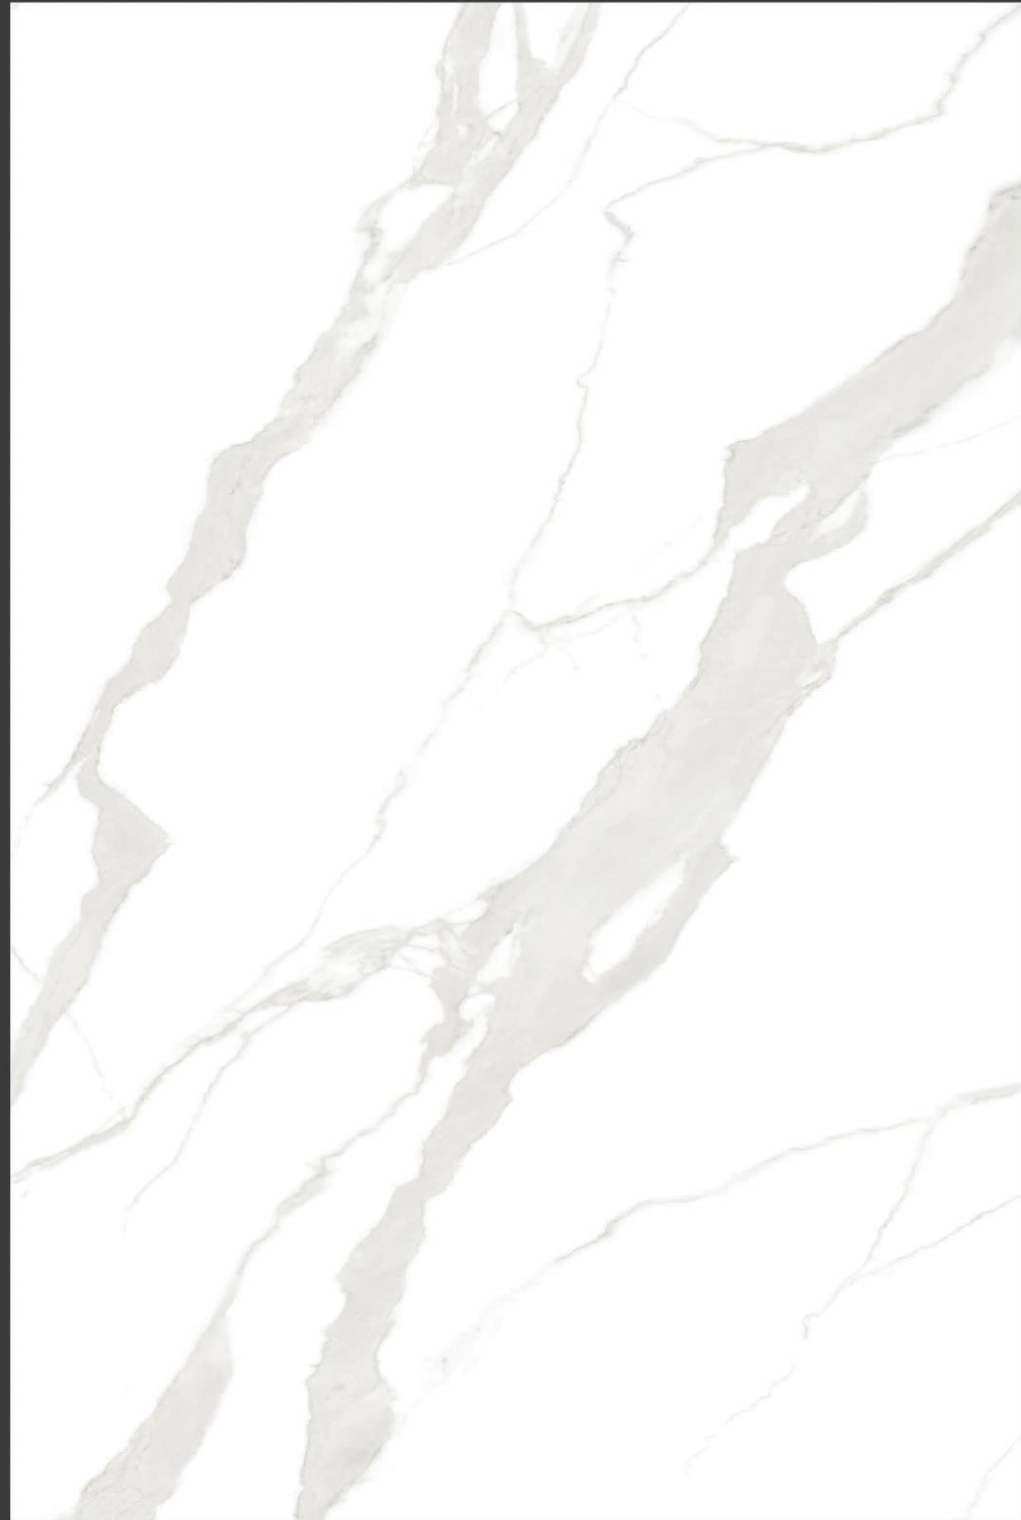

Glossy
Finish

[1200x1800mm]

GALAXY SATVARIO

9mm