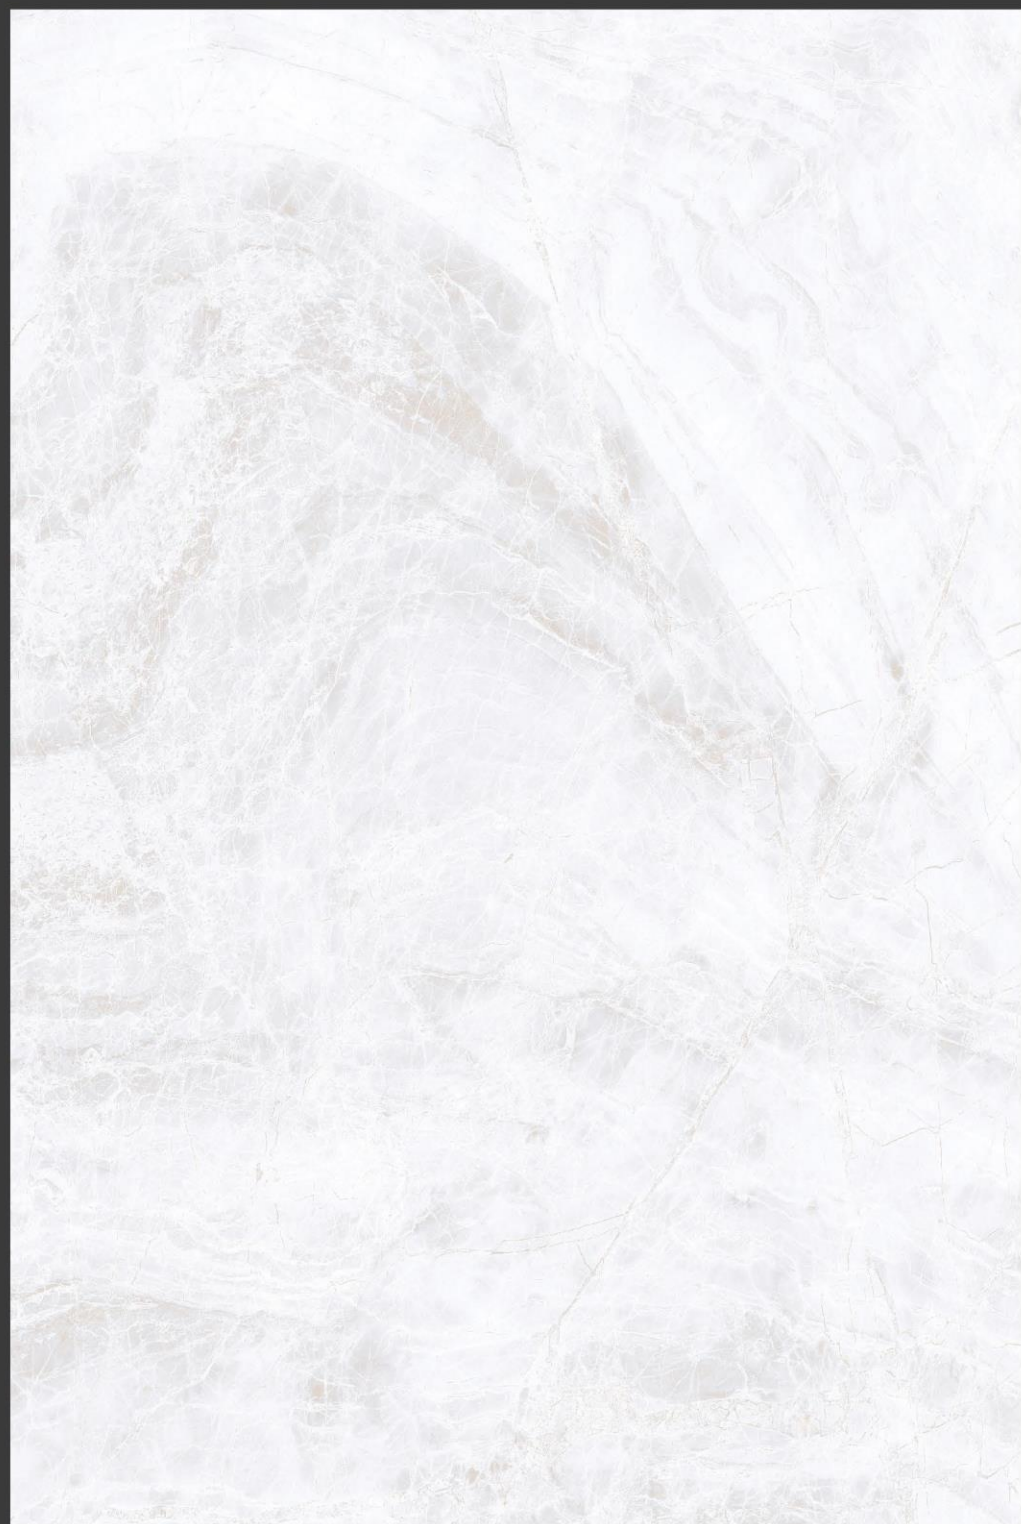

Glossy
Finish

[1200x1800mm]

EMSER ICE

9mm