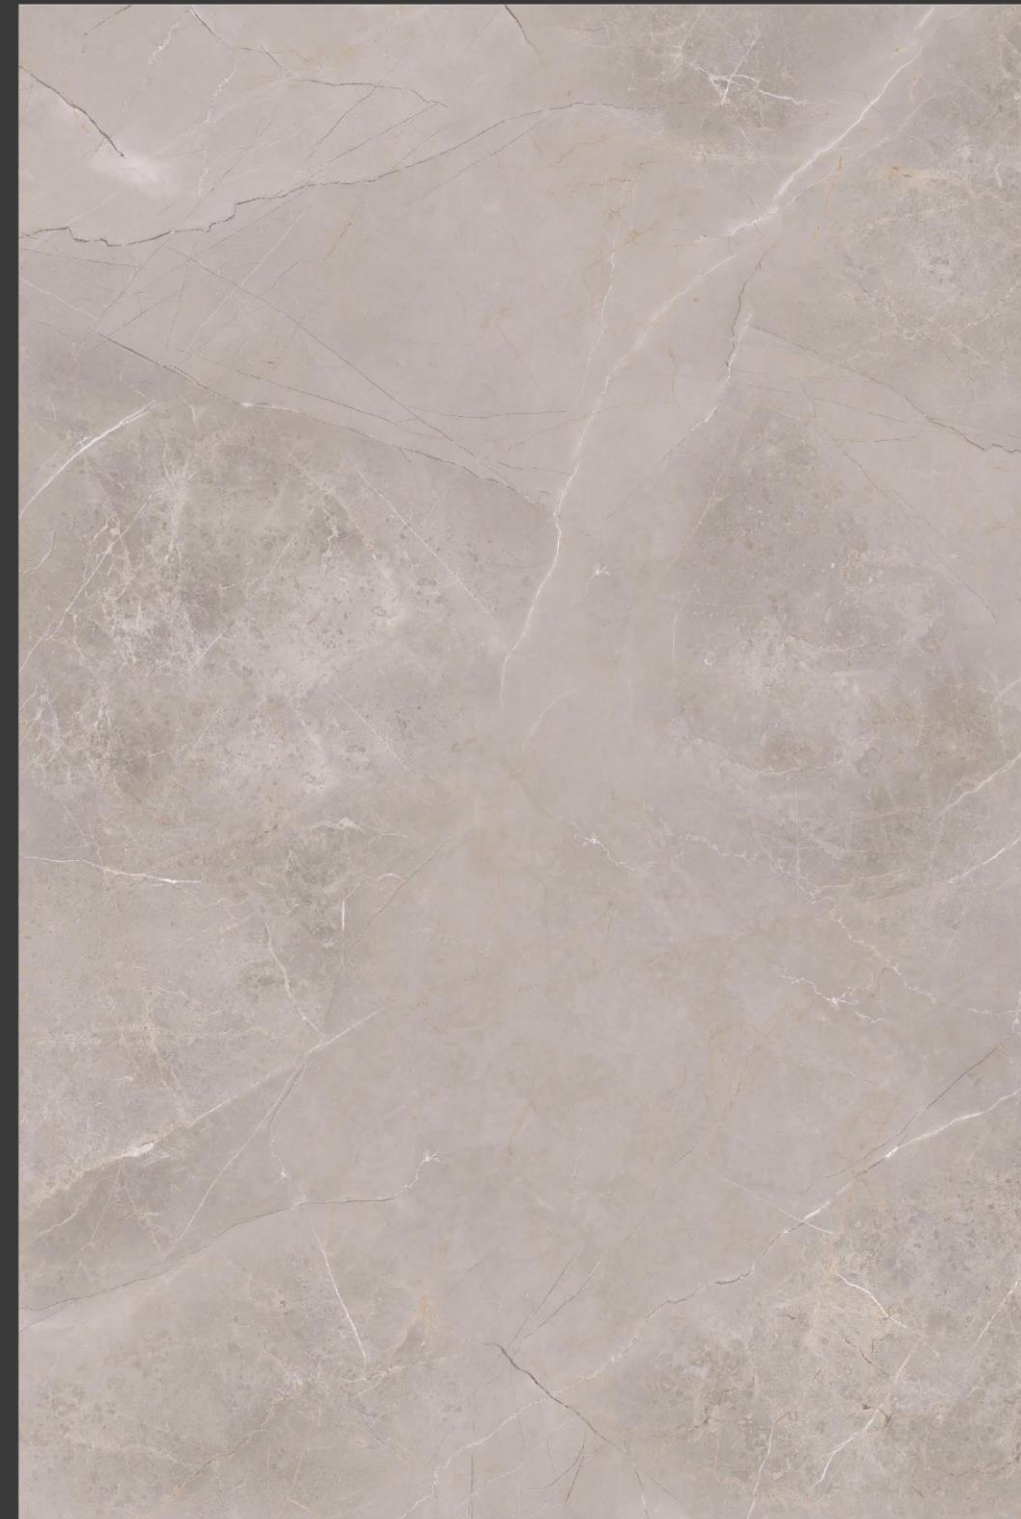

footprint  
EXIM

Glossy  
Finish

[1200x1800mm]

livollagranito.com

MIILAN SILVER

9mm

PHASE-03

Glossy  
Finish