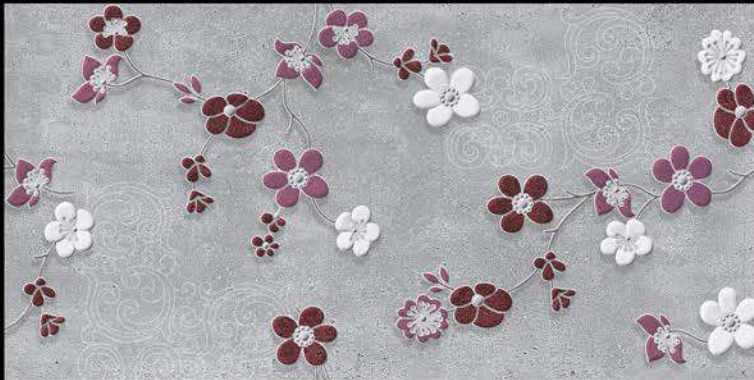

Wall Tiles

600x300 mm

Matt series

6009

LT

HL-1

DK