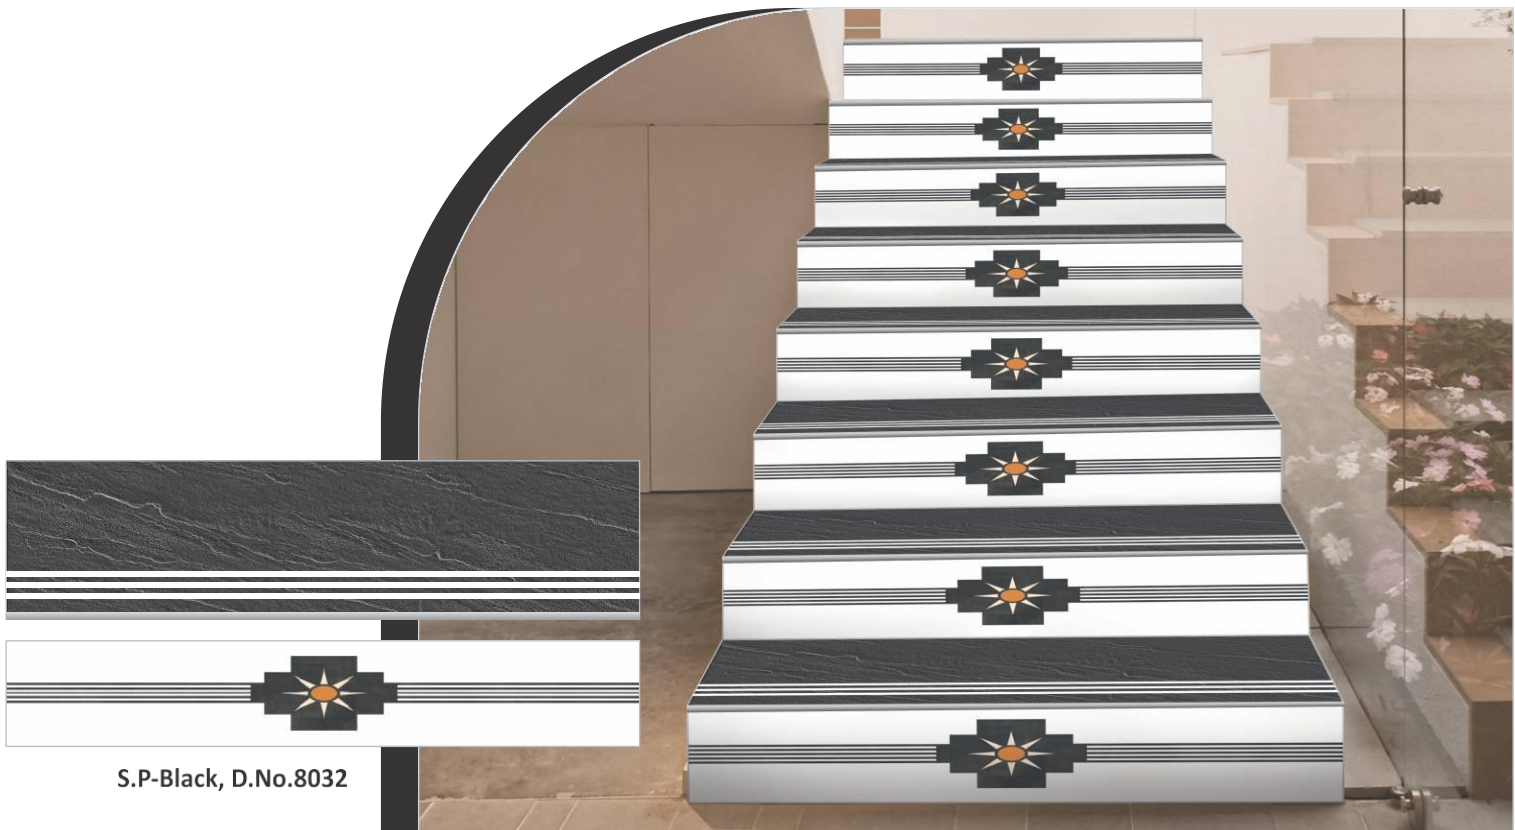

## S.P COLOR

S.P-White, D.No.8033

S.P-Black, D.No.8032

300x1200mm | 200x1200mm

## S.P COLOR

S.P-Black, S.P-White

300x1200mm | 200x1200mm