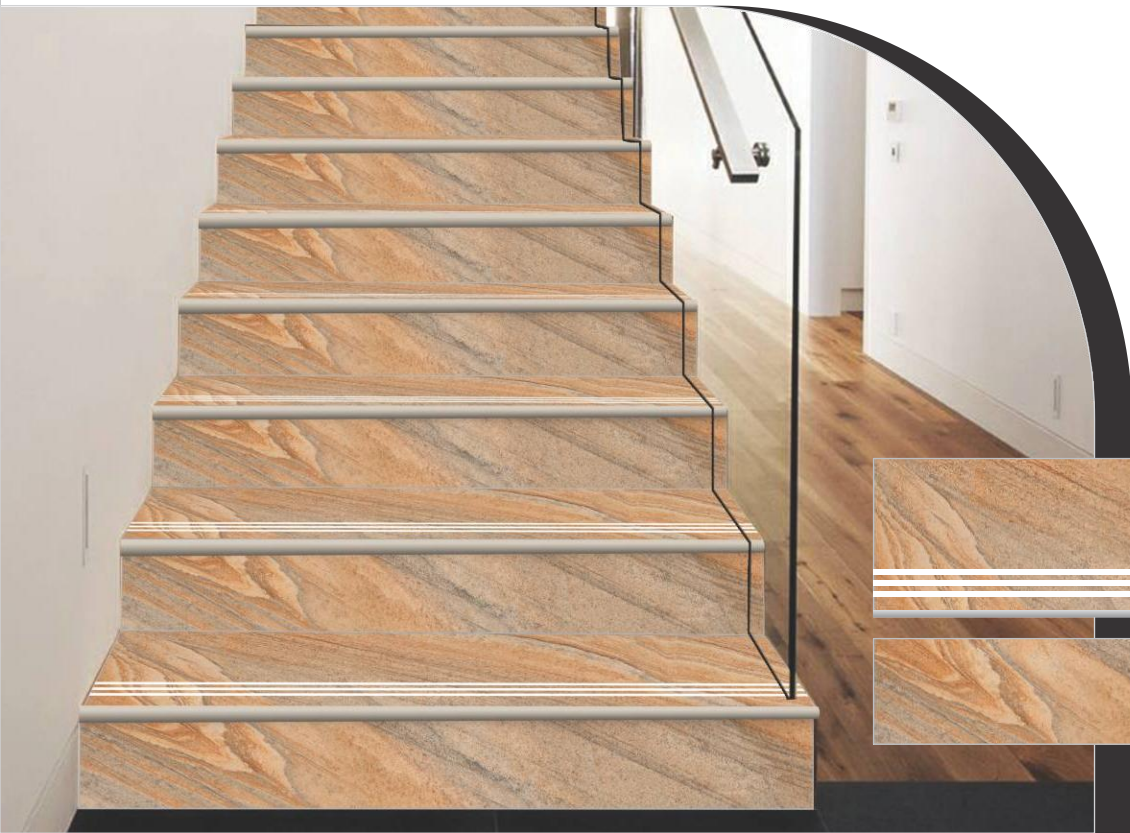

300x1200mm | 200x1200mm

D.No.112