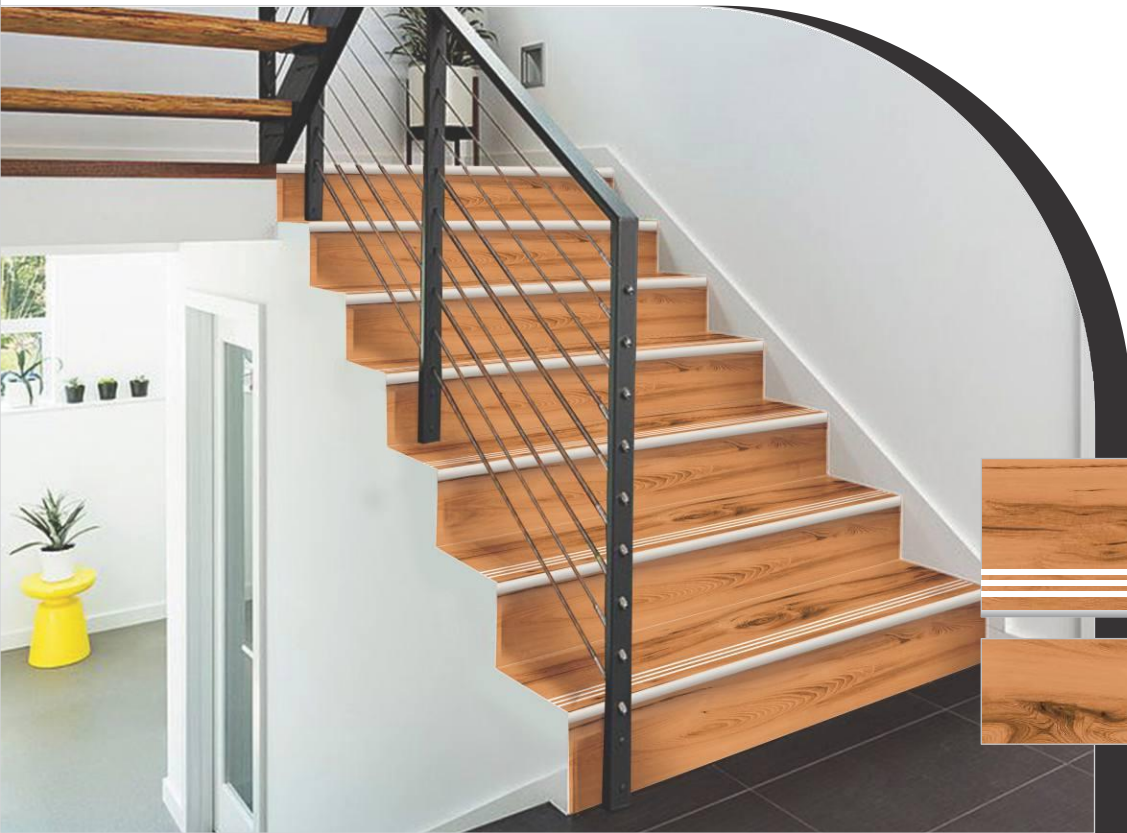

# Footprint Exim

● STEP RISER ●

300x900mm | 200x900mm / 300x1200mm | 200x1200mm

300x900mm | 200x900mm

300x900mm | 200x900mm

D.No.704

D.No.705

300x900mm | 200x900mm

## S.P COLOR

S.P-Black, S.P-White

300x1200mm | 200x1200mm