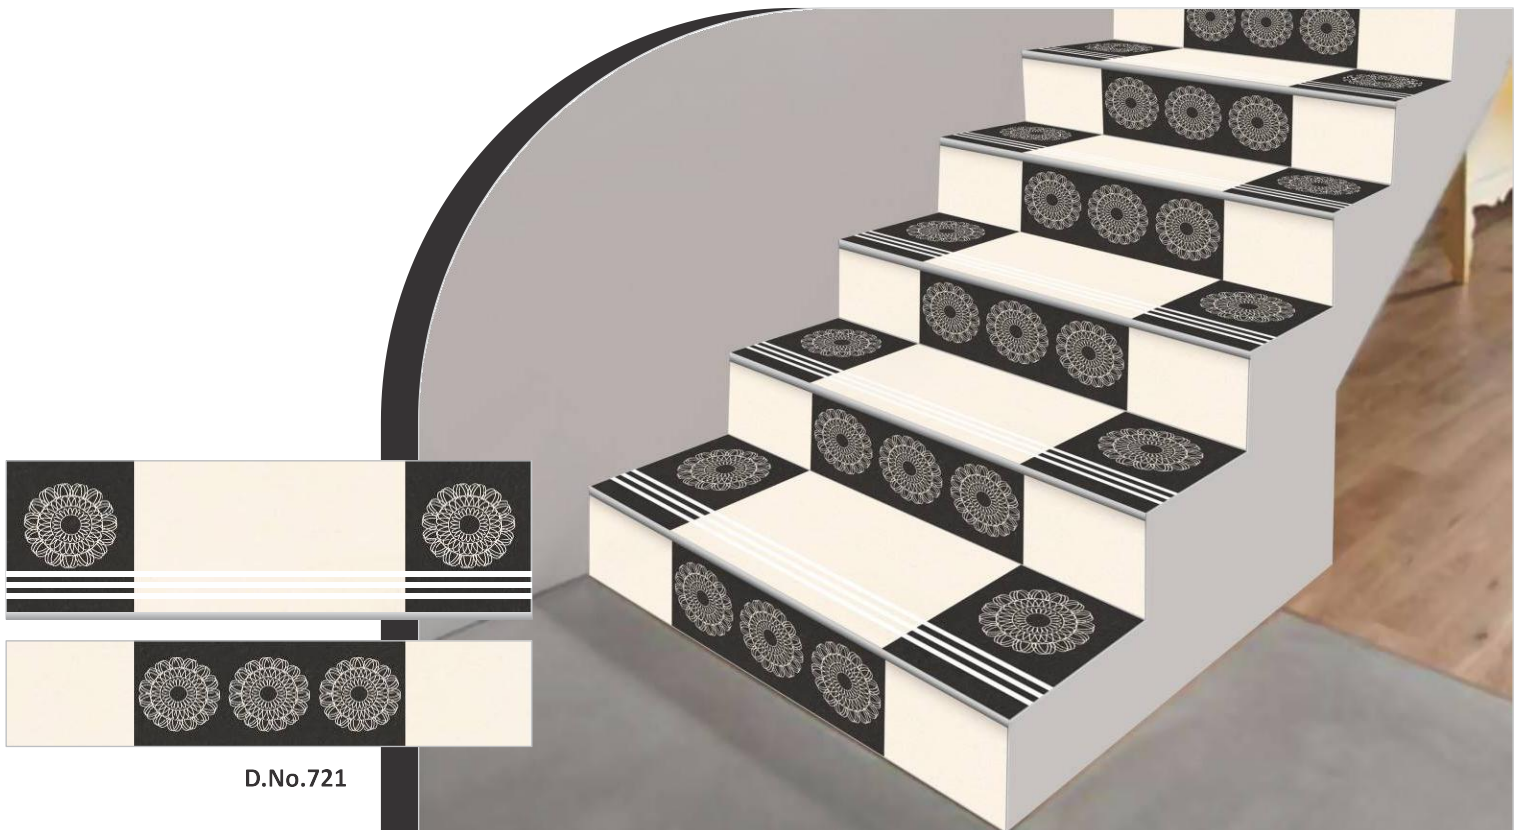

# Footprint Exim

● STEP RISER ●

300x900mm | 200x900mm / 300x1200mm | 200x1200mm

300x900mm | 200x900mm

300x900mm | 200x900mm

D.No.704

D.No.705

300x900mm | 200x900mm

300x900mm | 200x900mm

D.No.716

D.No.721

300x900mm | 200x900mm

D.No.722

D.No.723

300x1200mm | 200x1200mm

300x1200mm | 200x1200mm

## S.P COLOR

S.P-White, D.No.8033

S.P-Black, D.No.8032

300x1200mm | 200x1200mm

## S.P COLOR

S.P-Black, S.P-White

300x1200mm | 200x1200mm