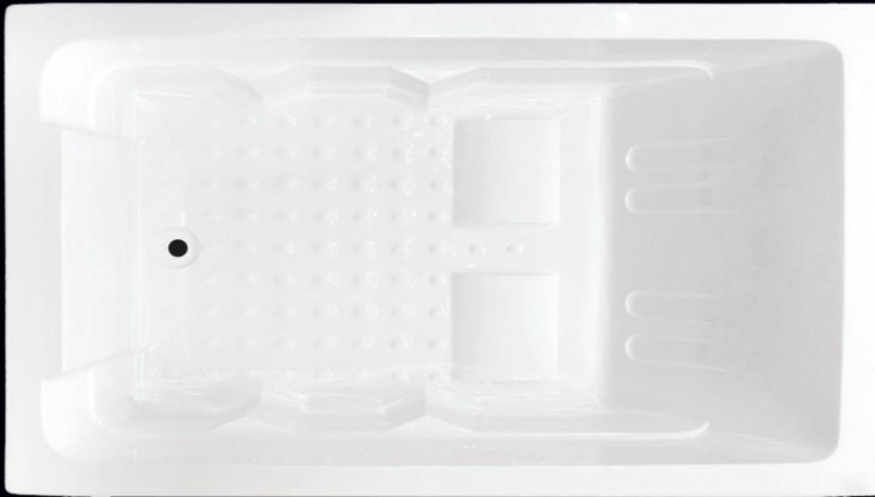

Code : SFS-1
Size-1210x690x350mm

Available Color

Code : SFS-2
Size-1400x750x400mm

Available Color

Code : SFS-3
Size-1500x750x400mm

Available Color

Code : SFS-4
Size-1650x750x400mm

Available Color    

Code : SFS-5
Size-1650x750x400mm

Available Color  

Code : SFS-6
Size-1800x900x400mm

Available Color  

Code : SFS-7 / Size-1860x1200x700mm

Available Color

Code : SFS-8
Size-1500x1500x660mm

Available Color

Code : SFSC-1
Size-1220x1220x450mm

Available Color

Available Color  

Code : SFSC-2
Size-1425x1425x460mm

SHOWER TRAY

Code : SFST-1
Size-900x900x110mm

Available Color  

Code : SFST-2
Size-900x900x130mm