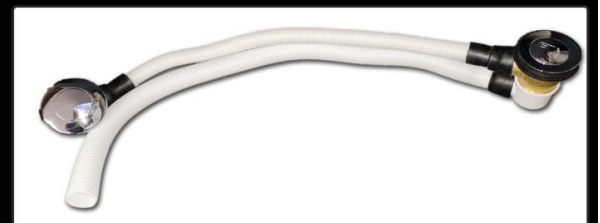

**sfs-6 Classic
Bathtub
6X3**

**Classic
Bathtub**

Pop Up Valve

Front Penal

Said Penal

Pop up valve

Pop up valve with Pipe

Deluxe Bath Tub

Introducing the high intelligent technology, the massage system Adopts a creative hydromassage system at the bottom, whose massage System is much healthier and more comfortable than the traditional massage Systems. Which is the combination of whirlpool massage and bubble massage. Long-term usage of massage bathtub can stimulate the blood circulation, Which makes you pleasant and relaxing.