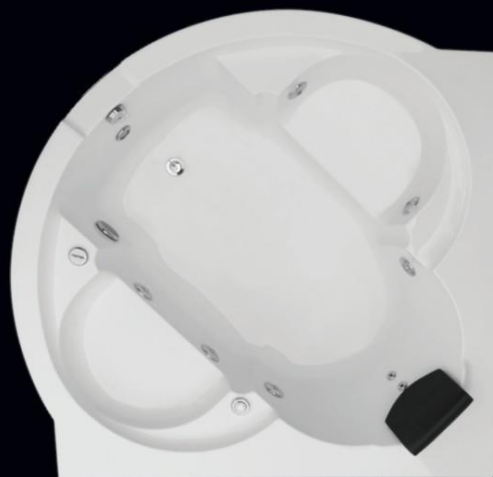

Whirlpool Jet :-

Seaflow massage bathtub are designed according to principal of human engineering. The whirlpool jet are adjusted for the precise positioning and massage intensity, to target the acupoints on your body , allowing the water flow to massage can stimulate the blood circulation effectively, eliminathing fatigue and making you comfortable.

OPTIONAL FUNCTION • BUBBLE BATH • AIR PUMP 300W / 1 PCS • BUBBLE JET 10 PCS

Code : SFS-6 M
Size-1800x900x400mm

Configuration

- ON / OFF Air Switch
- Whirlpool Water Massage
- Water Pump 1.5HP / 1 Pcs
- Whirlpool Water Massage Jet Big 6 Pcs + Small 2 Pcs
- Air-Adjusting Valve For The Power Of Massage
- Pillow 1 Pcs
- Underwater LED Light
- Drainage With Overflow
- 1-Side Apron
- M.S. STAND 1 Pcs
- White Color

OPTIONAL FUNCTION • BUBBLE BATH • AIR PUMP 300W / 1 PCS • BUBBLE JET 10 PCS

Code : SFSC-2 M
Size-1425x1425x460mm

Configuration

- ON / OFF Air Switch
- Whirlpool Water Massage
- Water Pump 1.5HP / 1 Pcs
- Whirlpool Water Massage Jet Big 6 Pcs + Small 2 Pcs
- Air-Adjusting Valve For The Power Of Massage
- Underwater LED Light
- Drainage With Overflow
- 1-Side Apron
- M.S. STAND 1 Pcs
- Pillow 1 Pcs
- White Color

OPTIONAL FUNCTION • BUBBLE BATH • AIR PUMP 300W / 1 PCS • BUBBLE JET 10 PCS

ACRYLIC BATH TUBS PRICE LIST

SR. NO.	MODEL NO.	SIZE INCH	SIZE FEET	M.R.P.
1	SFS - 1	48" X 24"	4' X 2'	8000.00
2	SFS - 2	54" X 30"	4.5' X 2.5'	8000.00
3	SFS - 3	60" X 30"	5' X 2.5'	8200.00
4	SFS - 4	66" X 30"	5.5' X 2.5'	8200.00
5	SFS - 5	66" X 30"	5.5' X 2.5'	8200.00
6	SFS - 6	72" X 36"	6' X 3'	12800.00
7	SFS - 7	71" X 45.75"	6' X 4'	-----
8	SFS - 8 WITH PANEL, S.S. STAND, POP UP	60" X 60"	5' X 5'	74800.00
9	SFSC - 1	48" X 48"	4' X 4'	15500.00
10	SFSC - 2	56" X 56"	4.75' X 4.75'	21000.00
11	SFST - 1 / 2	36" X 36"	3' X 3'	6500.00
12	POP UP VALVE			1600.00
13	POP UP VALVE WITH PIPE			2900.00
14				
15				
16				
17				